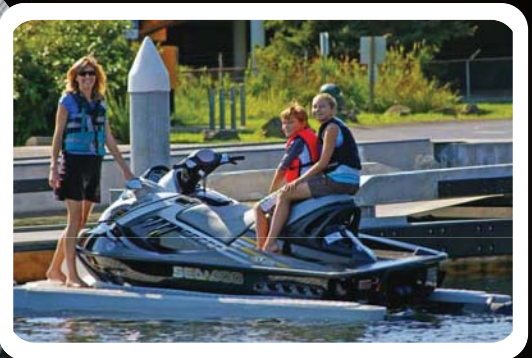

# Sunstream **SunPort**™

Safe and easy for the entire family!

**NEW**  
FROM  
SUNSTREAM

## **EASY LOAD & UNLOAD**

- Unique hinged tail drops to gently guide you in, reducing the slope and requiring less throttle
- Two rows of rollers balance the load and prevent side tipping

## **DURABLE DOCK MOUNT**

- Dual hinge brackets reduce wear on SunPort, bracket and dock