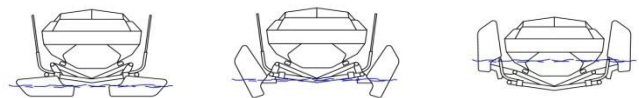

# FloatLift

Light years above outdated lift systems, Sunstream's industry leading hydraulic designs give you the aesthetics and reliability you desire and the high performance you deserve.

Sunstream's unique design lifts your boat from below. With no overhead structures or pilings to block your view, make your landscape your boat, not your boat lift.

It's fast. It's virtually unsinkable. It's safe and easy for the entire family to operate from the helm or dock with convenient remote control. The speed, portability, and view preserving qualities of the FloatLift make it an excellent choice over a piling cable lift, and the preferred lift of boaters and condominium associations across Florida.

Marina • Dock • Buoy • Anchor

*"I can't imagine boating without my Sunstream boat lift. I use my boat more often because it's as easy as taking my car out of the garage."*

- Foam-filled floats and high-speed hydraulics launch your boat in seconds.
- Because it ties like a boat and features solar or AC charging, use it or move it anywhere.
- Marine-grade aluminum construction with stainless steel fasteners make it ideal for use in fresh or salt water.
- Supporting to 15,000 pound capacities.
- Remote control operation from the helm or dock makes it easy and safer for all boaters